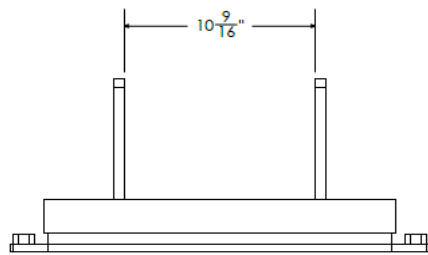

2

1

B

B

Will hold 8 ea. SL403 Front Weights
 Will hold 8 ea. SL405 Front Weights
 Will hold 8 ea. ST807 Front Weights
 Will hold 8 ea. ST519 Front Weights

Reference OEM Part M1059
 Requires OEM M8074 Bar Kit
 or aftermarket bar kit

A

A

Questions About Fitment?

[Contact Product Support](#)

Kubota Suitcase Weight Bracket		TRACTORWEIGHTS.COM	
		For Reference Only!	
		Weight Bracket BL530-O-01	
		Weight Support	
Drawn: JKD		A Code BL530	Drawing Number 530
Checked: JKD			
Approved: N/A			
Approved: N/A			
		NTS	62 pounds
		Fabricated Steel	