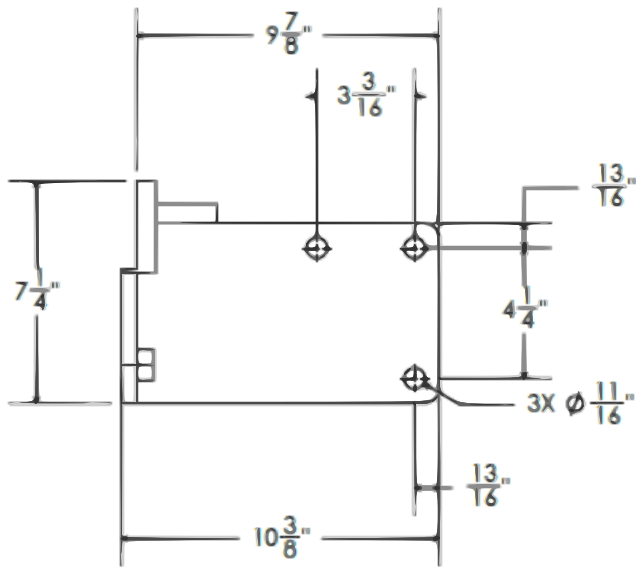

2

1

B

B

Will hold 8 ea. SL403 Front Weights
 Will hold 8 ea. SL405 Front Weights
 Will hold 8 ea. ST807 Front Weights
 Will hold 8 ea. ST519 Front Weights

Reference OEM Part M1059
 Requires OEM M8074 Bar Kit
 or aftermarket bar kit

A

A

Questions About Fitment?

[Contact Product Support](#)

Kubota Suitcase Weight Bracket		TRACTORWEIGHTS.COM	
		For Reference Only!	
		Weight Bracket BL530-O-01	
		Weight Support	
Drawn: JKD		A Code BL530	Drawing Number 530
Checked: JKD			
Approved: N/A			
Approved: N/A			
		NTS	62 pounds
		Fabricated Steel	