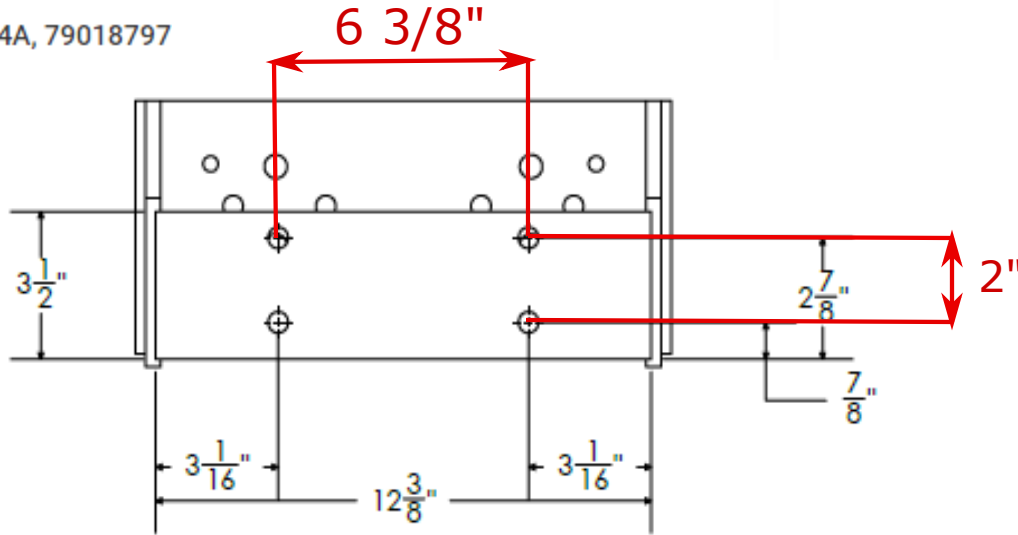

BX8064A, 79018797

2

1

Will hold 5 ea SL400-GR-01 or ST502-GR-01

Will hold 5 ea SL406-GR-01 or ST520-GR-01

Will hold 5 each SL402-GR-01 or ST507-GR-01

Questions About Fitment?

Contact Product Support

Kubota® Style
Weight Support

TRACTORWEIGHTS.COM For Reference Only

Weight Bracket
Weight Support **BL525-B-01**

Drawn: JKD

Checked: JKD

Approved: N/A

Approved: N/A

A Code **BL525** Drawing Number 525