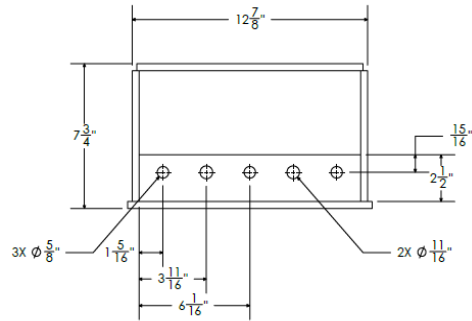

BX8064A, 79018797

2

1

Will hold 5 ea SL400-GR-01 or ST502-GR-01

Will hold 5 ea SL406-GR-01 or ST520-GR-01

Will hold 5 each SL402-GR-01 or ST507-GR-01

Questions About Fitment?

Contact Product Support

Kubota® Style
Weight Support

TRACTORWEIGHTS.COM For Reference Only

Weight Bracket
Weight Support **BL525-B-01**

Drawn: JKD

Checked: JKD

Approved: N/A

Approved: N/A

A Code **BL525** Drawing Number 525