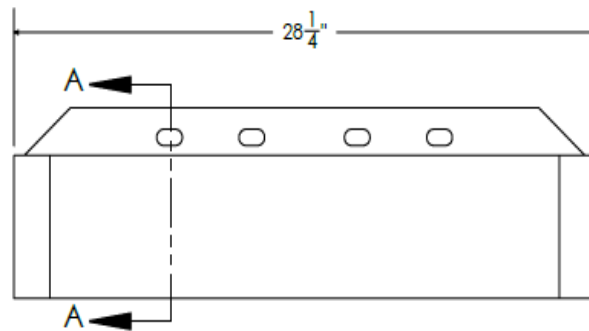

2

1

B

B

Will hold up to 18 each SL100-B-01  
 Will hold up to 18 each ST173-B-01

A

A

**Questions About Fitment?**

**Contact Product Support**

Case and New Holland Suitcase Weight Bracket		TRACTORWEIGHTS.COM	
		Weight Bracket Weight Support	
		BL511-B-01	
Drawn: JKD		<b>A</b>	Code
Checked: JKD		Drawing Number	
Approved: N/A			
Approved: N/A		NTS	70 Pounds
		Fabricated Steel	