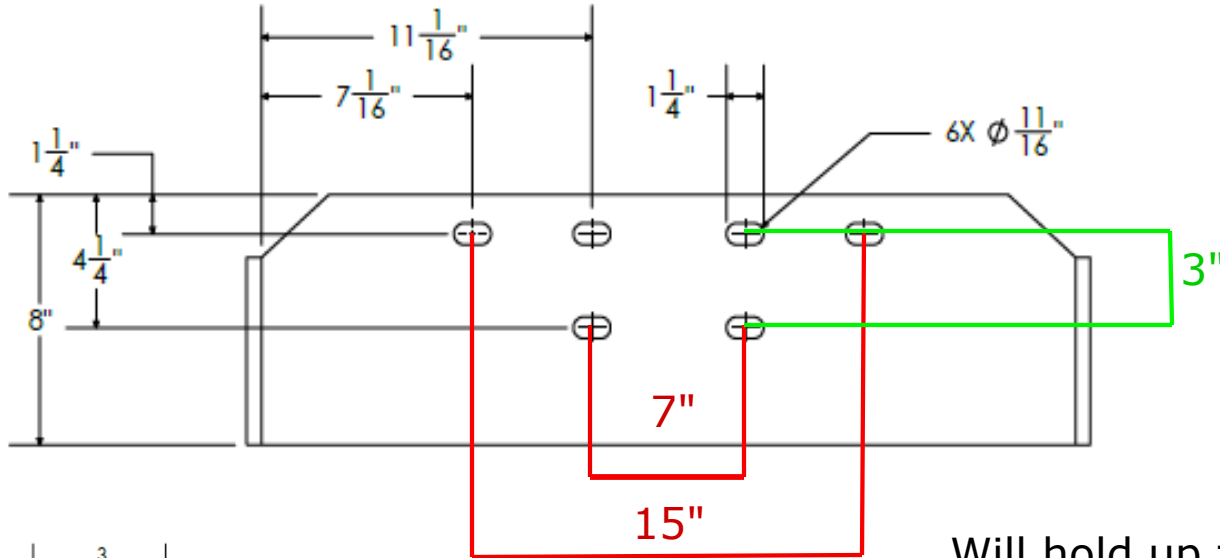

2

1

B

B

Will hold up to 18 each SL100-B-01  
 Will hold up to 18 each ST173-B-01

A

A

**Questions About Fitment?**

**Contact Product Support**

Case and New Holland Suitcase Weight Bracket		TRACTORWEIGHTS.COM	
		Weight Bracket Weight Support	
		BL511-B-01	
Drawn: JKD		<b>A</b>	Code
Checked: JKD		Drawing Number	
Approved: N/A			
Approved: N/A		NTS	70 Pounds
		Fabricated Steel	