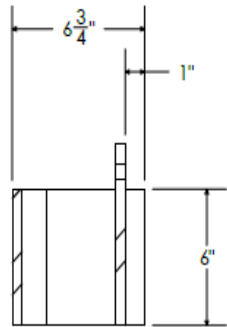

2

1

B

B

Will hold up to 18 each SL100-B-01  
 Will hold up to 18 each ST173-B-01

A

A

**Questions About Fitment?**

**Contact Product Support**

Case and New Holland Suitcase Weight Bracket		TRACTORWEIGHTS.COM	
		Weight Bracket Weight Support	
		BL511-B-01	
Drawn: JKD		<b>A</b>	Code
Checked: JKD		Drawing Number	
Approved: N/A			
Approved: N/A		NTS	70 Pounds
		Fabricated Steel	