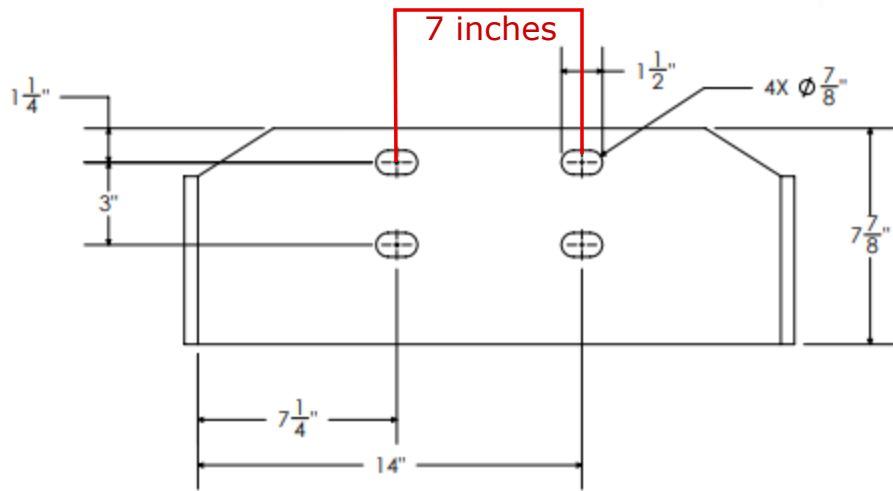

2

1

SECTION A-A

- Will Hold up to 10 each SL101-B-01
- Will Hold up to 10 each ST0167-B-01
- Will Hold up to 10 each ST0100-B-01
- Will Hold up to 12 each SL100-B-01
- Will Hold up to 12 each ST173-B-01

B

B

A

A

Questions About Fitment?

Contact Product Support

Will NOT fit models with SUPERSTEER

① All Steel is 1/2" thick.		TRACTORWEIGHTS.COM	
		BL500-B-01	
		Weight Bracket	
		Weight Support	BTF3040-B-01
A	Code	Drawing Number 500-F3040	
NTS	42-52 Pounds	Fabricated Steel	