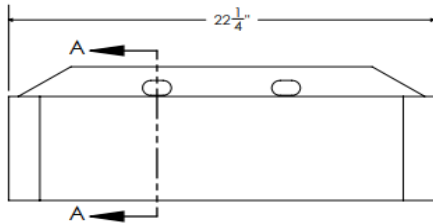

2

1

SECTION A-A

- Will Hold up to 10 each SL101-B-01
- Will Hold up to 10 each ST0167-B-01
- Will Hold up to 10 each ST0100-B-01
- Will Hold up to 12 each SL100-B-01
- Will Hold up to 12 each ST173-B-01

B

B

A

A

Questions About Fitment?

Contact Product Support

Will NOT fit models with SUPERSTEER

① All Steel is 1/2" thick.		TRACTORWEIGHTS.COM	
		BL500-B-01	
		Weight Bracket	
		Weight Support	BTF3040-B-01
A	Code	Drawing Number 500-F3040	
NTS	42-52 Pounds	Fabricated Steel	