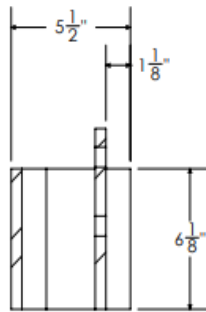

2

1

SECTION A-A

- Will Hold up to 10 each SL101-B-01
- Will Hold up to 10 each ST0167-B-01
- Will Hold up to 10 each ST0100-B-01
- Will Hold up to 12 each SL100-B-01
- Will Hold up to 12 each ST173-B-01

B

B

A

A

Questions About Fitment?

Contact Product Support

Will NOT fit models with SUPERSTEER

① All Steel is 1/2" thick.		TRACTORWEIGHTS.COM	
		BL500-B-01	
		Weight Bracket	
		Weight Support	BTF3040-B-01
A	Code	Drawing Number 500-F3040	
NTS	42-52 Pounds	Fabricated Steel	